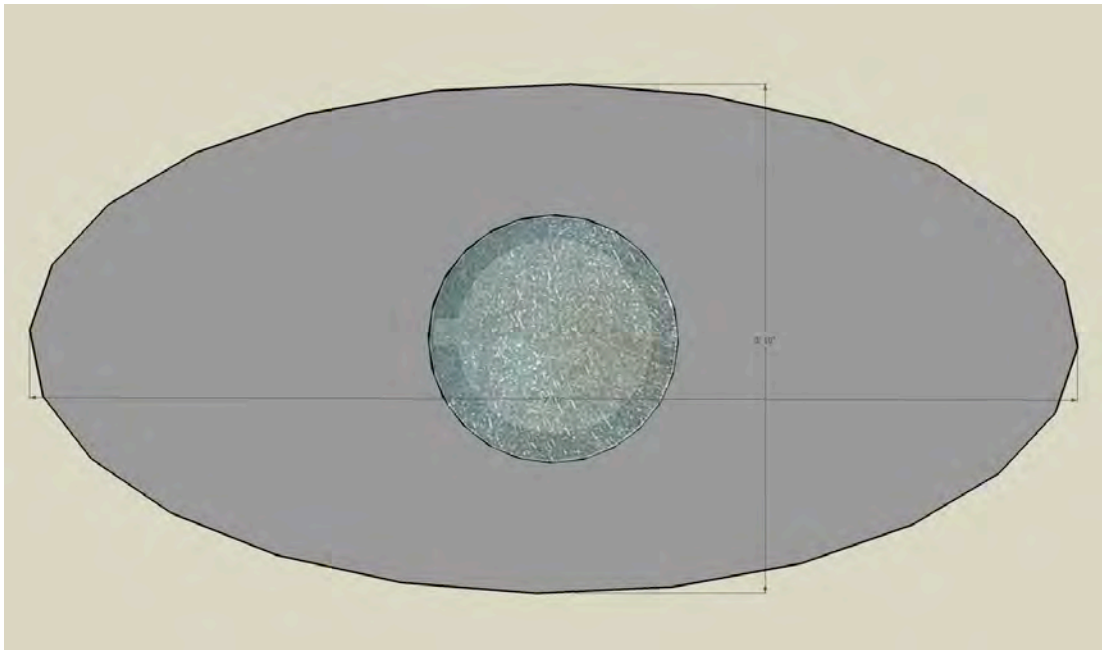

You can choose from several existing designs, develop your own design, or work with our in-house design team to create a custom table tailored to the specific needs of your industry. All Szolyd boardroom tables are individually handcrafted to your specifications in terms of colour, finish, insets, and edge detail.

Szolyd Oval

Seats: 6-8

Length: 7' 10"

Width: 3' 10"

Height: variable

Szolyd Apex
Seats: 12-14
Length: 10' 8"
Width: 4' 9"
Height: variable

Szolyd Boat

Seats 13-17 people

Length: 10' 8"

Width: 6' 8.75" - Height: variable

Szolyd Circle

Seats 4-6 people

Diameter: 4' 4.5"

Height: variable

Szolyd Custom

Looking for a distinct corporate image? Szolyd can build you a custom conference table to meet your needs. With a wide range of materials and options available, you can be assured your custom table will be one of a kind.