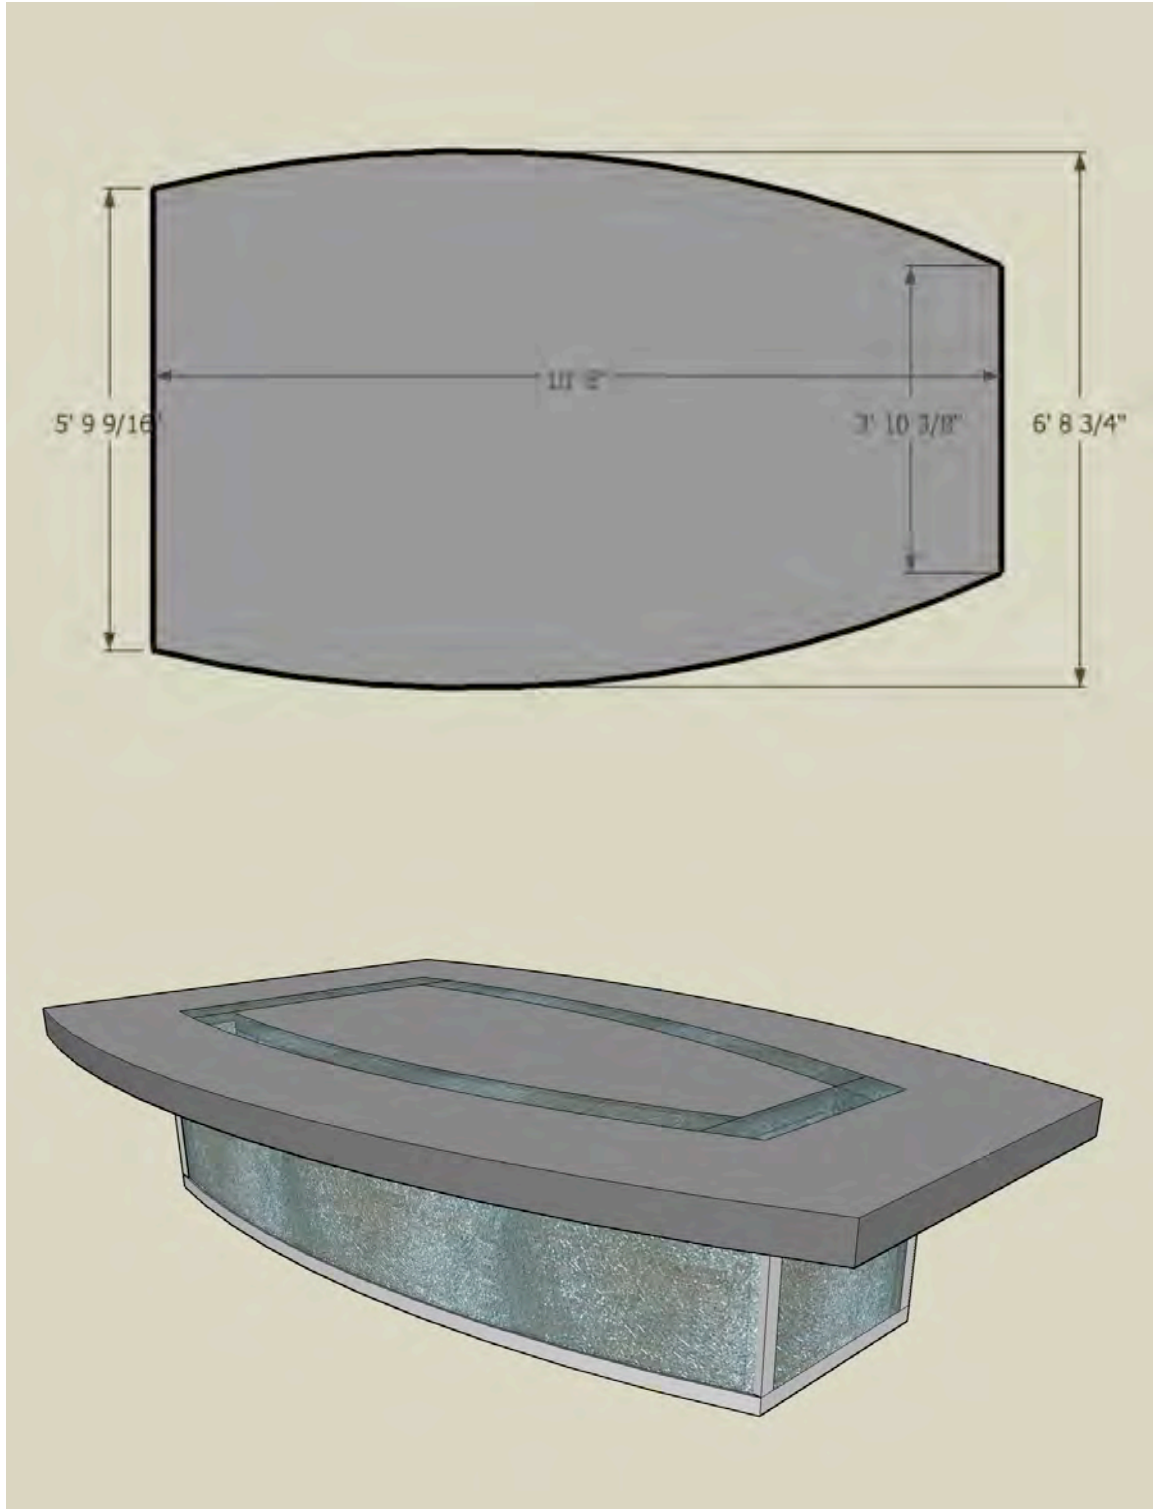

Szolyd Oval

Seats: 6-8

Length: 7' 10"

Width: 3' 10"

Height: variable

Szolyd Apex
Seats: 12-14
Length: 10' 8"
Width: 4' 9"
Height: variable

Szolyd Boat

Seats 13-17 people

Length: 10' 8"

Width: 6' 8.75" - Height: variable

Szolyd Circle

Seats 4-6 people

Diameter: 4' 4.5"

Height: variable

Szolyd Custom

Looking for a distinct corporate image? Szolyd can build you a custom conference table to meet your needs. With a wide range of materials and options available, you can be assured your custom table will be one of a kind.