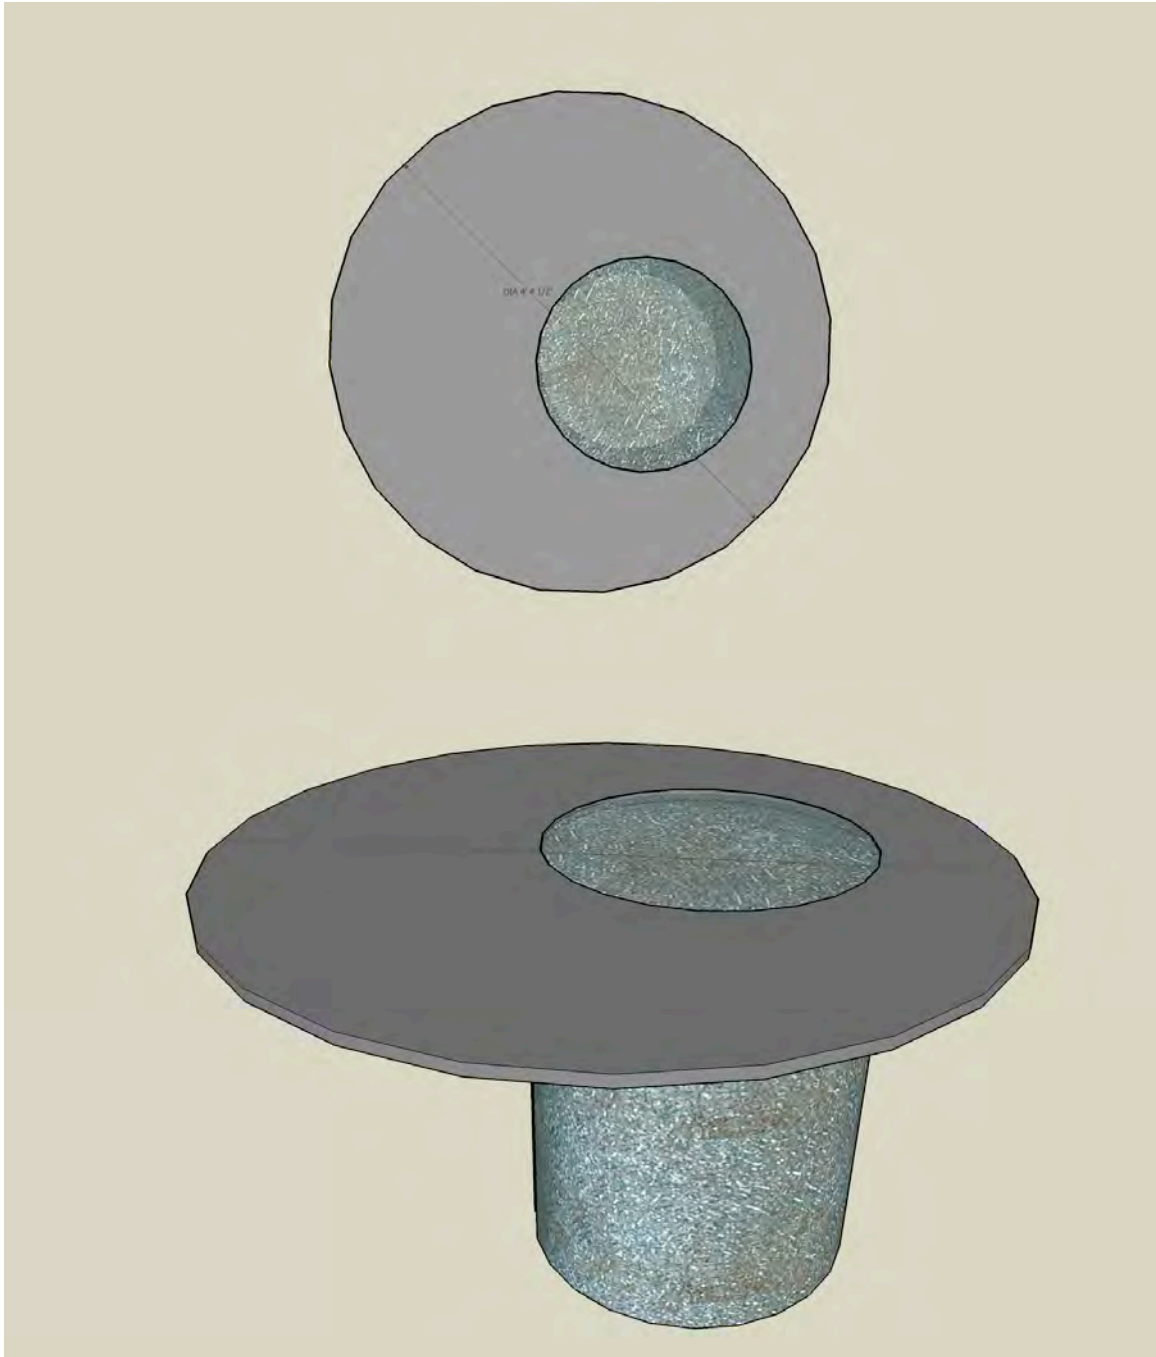

Szolyd Tables

Szolyd specializes in manufacturing conference tables, boardroom tables, reception desks and other custom furniture for the corporate environment. Our table tops are made from high performance, fiber-reinforced concrete which has tremendous flexibility and structural strength. This allows us to create tables with sleek design and greater cantilever and requires less structural support than traditional concrete. The table base can be made of any material including concrete, steel or backlit shattered glass.

Szolyd Oval

Seats: 6-8

Length: 7' 10"

Width: 3' 10"

Height: variable

Szolyd Apex
Seats: 12-14
Length: 10' 8"
Width: 4' 9"
Height: variable

Szolyd Boat

Seats 13-17 people

Length: 10' 8"

Width: 6' 8.75" - Height: variable

Szolyd Circle

Seats 4-6 people

Diameter: 4' 4.5"

Height: variable

Szolyd Custom

Looking for a distinct corporate image? Szolyd can build you a custom conference table to meet your needs. With a wide range of materials and options available, you can be assured your custom table will be one of a kind.