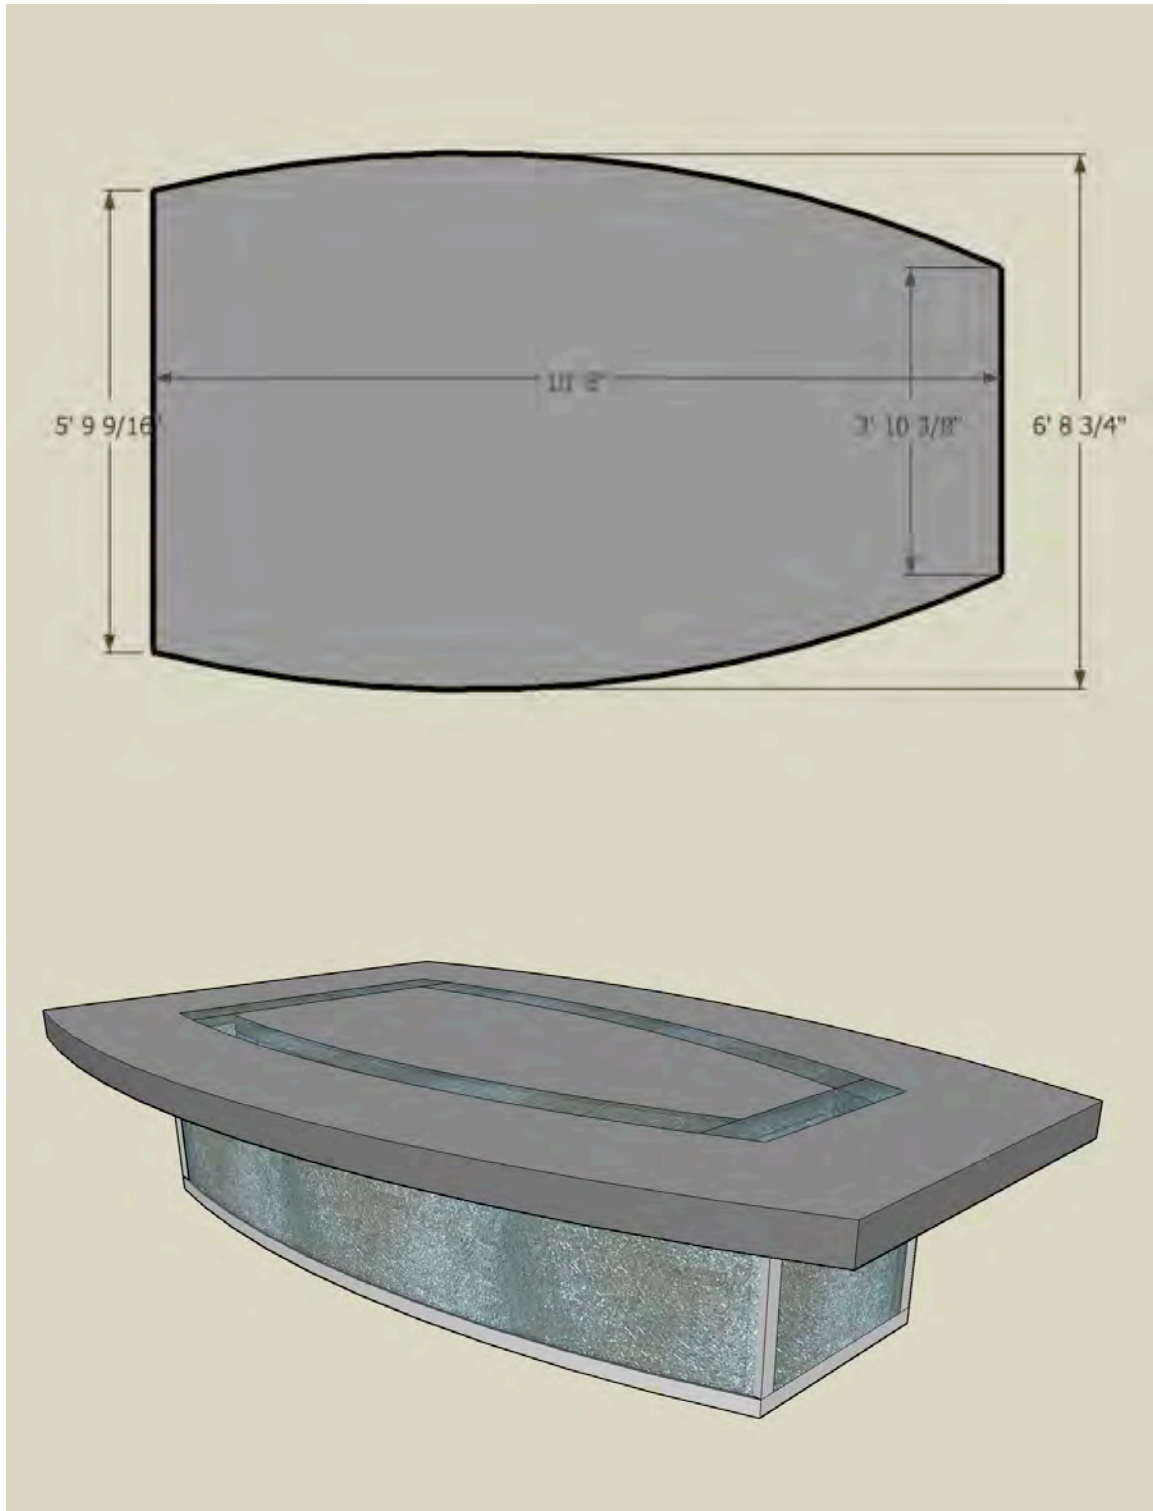

Szolyd Oval

Seats: 6-8

Length: 7' 10"

Width: 3' 10"

Height: variable

Szolyd Apex
Seats: 12-14
Length: 10' 8"
Width: 4' 9"
Height: variable

Szolyd Boat

Seats 13-17 people

Length: 10' 8"

Width: 6' 8.75" - Height: variable

Szolyd Circle

Seats 4-6 people

Diameter: 4' 4.5"

Height: variable

Szolyd Custom

Looking for a distinct corporate image? Szolyd can build you a custom conference table to meet your needs. With a wide range of materials and options available, you can be assured your custom table will be one of a kind.