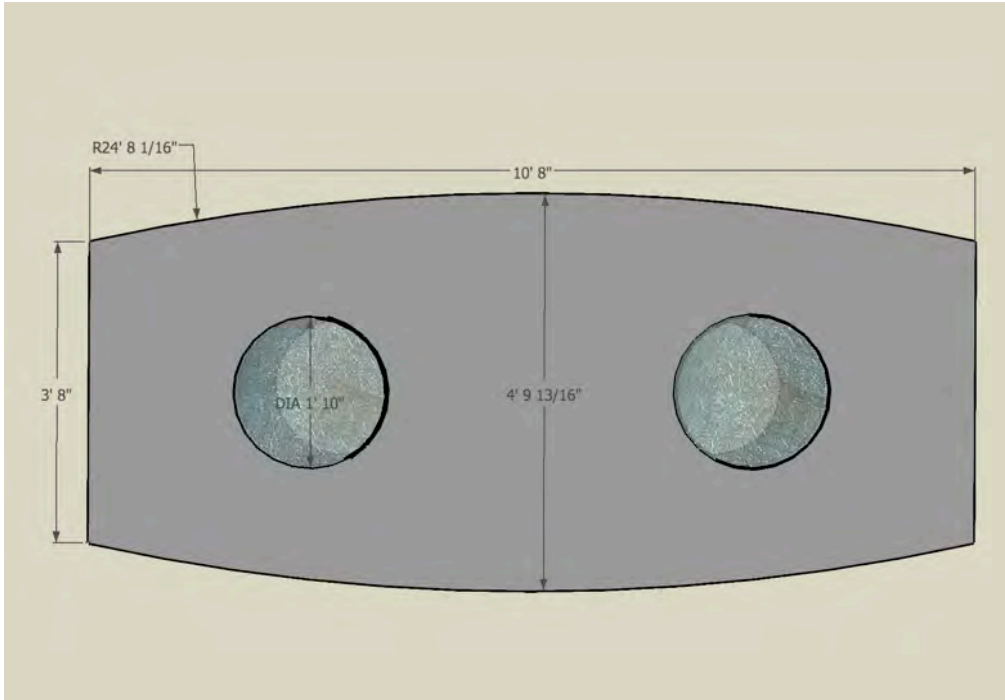

Szolyd Oval

Seats: 6-8

Length: 7' 10"

Width: 3' 10"

Height: variable

Szolyd Apex
Seats: 12-14
Length: 10' 8"
Width: 4' 9"
Height: variable

Szolyd Boat

Seats 13-17 people

Length: 10' 8"

Width: 6' 8.75" - Height: variable

Szolyd Circle

Seats 4-6 people

Diameter: 4' 4.5"

Height: variable

Szolyd Custom

Looking for a distinct corporate image? Szolyd can build you a custom conference table to meet your needs. With a wide range of materials and options available, you can be assured your custom table will be one of a kind.